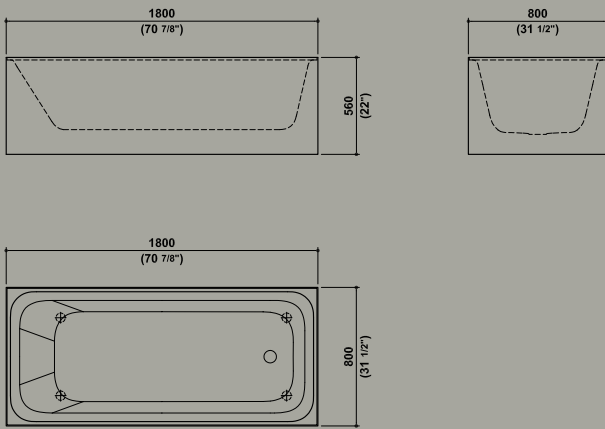

A contemporary reinterpretation of the classic 'bath tub on legs', Morphing/ Bath Tub offers innovative aesthetics, comfortable ergonomics, and a soft and velvety feel. Also available in the two-coloured versions, white and red and white and black, this product is destined to change the traditional perception of the bath tub element for ever. Versatile Cristalplant® has enabled the creation of a 'panelled' version of monolithic, sculptural appeal.

Morphing vasca pannellata _bath tub panelled version

37, 52, 53

Morphing L. 1800 vasca free standing _free standing bath tub
Morphing L. 1500 vasca free standing _free standing bath tub

33, 38, 39, 40, 41, 43